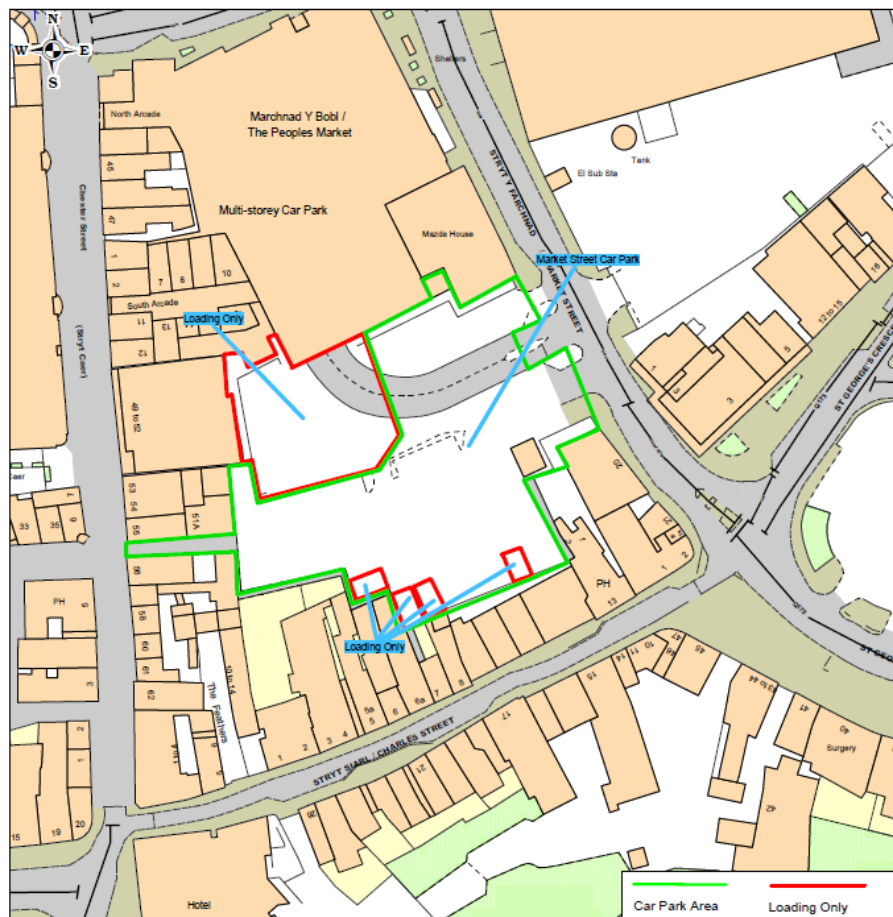

Market Street

This document is available in Welsh.

The map shows Market Street as shown edged red and labelled as such on plan 9 annexed hereto

This is where the Wrexham County Borough Council (Off Street Parking Places) (Consolidation) Order 2024 will cover

For further information about the area this covers, please contact parking@wrexham.gov.uk.

**Wrexham County Borough Council (Off-Street Parking Places)
(Consolidation) Order 2024**

This map is reproduced from Ordnance Survey material with the permission of Ordnance Survey on behalf of the Controller of Her Majesty's Stationery Office © Crown copyright. Unauthorised reproduction infringes Crown copyright and may lead to prosecution or civil proceedings. Licence No. 100023429. 2008.

Wrexham County Borough Council
Environment & Technical Department
Abbey Road South
Wrexham Industrial Estate
Wrexham
LL13 9PW